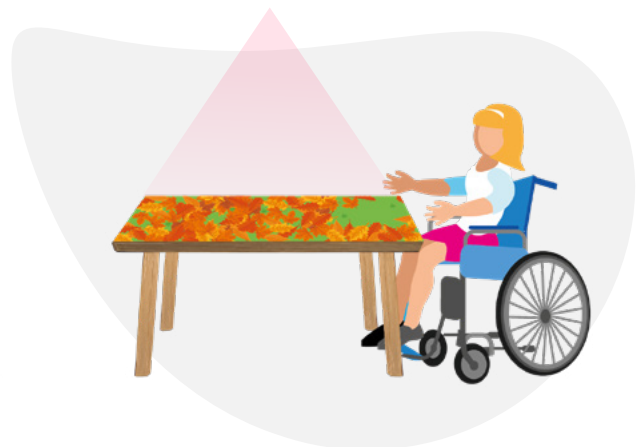

Multi-User Interaction

Magic Carpet allows multiple users to interact at the same time using movement, eye gaze or touch, opening a world of collaborative exploration and play.

” Magic Carpet brings joy to so many life-limited children in hospices across the country
Simone Enefer-Doy - Lifelites CEO

Movement based interaction

Responsive Surfaces

Magic Carpet offers a wide variety of stimulating content for multi-sensory exploration, play, learning, therapy, and relaxation. The system can be conveniently controlled using an iPad or Android device.

Inclusive

With over 500+ activities Magic Carpet content caters for infants to elderly and everyone in between! Content suitable for learning, stimulation, reminiscence, and play!

Accessible

Project on to tables, floors, wheelchair trays, beds, tents, fabric and more. Take the magic to the user and enjoy accessible multi-user interaction. (Supports Tobii Eye Tracking)

Explore Movement

Magic Carpet is designed to get people moving and exploring their environment in a safe way.

Participants can use any part of the body to interact with the content, helping to enhance their sense of movement while shifting position, orientation and reaching out to interact with the content.