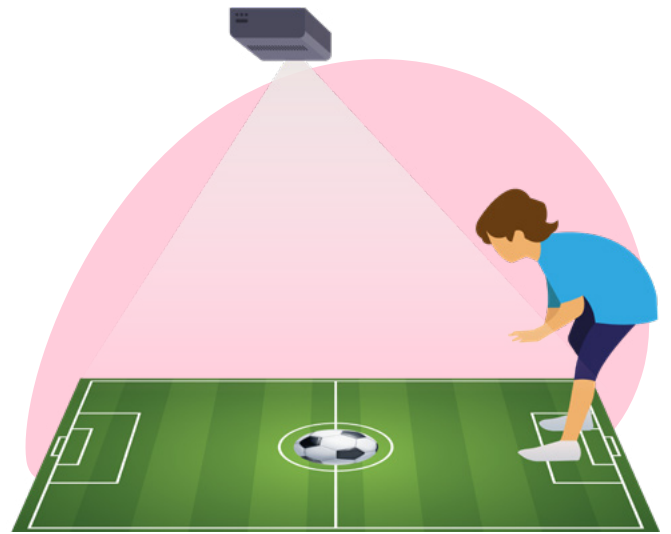

App Control

Control Magic Carpet remotely from your iOS and Android device using the Magic Carpet Control App.

Easily play and edit activities conveniently from your device, setup playlists, create schedules and collections. The controller app displays a visual icon for every Magic Carpet activity and can be used by people of all abilities to play their own preferred activities.

System Options

Fixed or on the move?

Mobile

Mobile Magic Carpet is a plug and play system offering variable image size up to a huge 3.6M. Easy to store when not in use, Mobile Magic Carpet is a popular choice for Magic on the move!