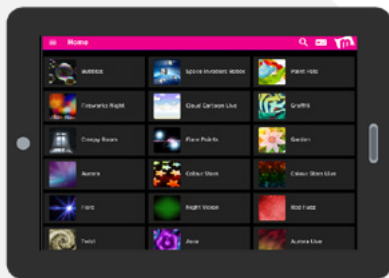

Multi-User Interaction

Magic Carpet allows multiple users to interact at the same time using movement, eye gaze or touch, opening a world of collaborative exploration and play.

” Magic Carpet brings joy to so many life-limited children in hospices across the country
Simone Enefer-Doy - Lifelites CEO

Movement based interaction

Responsive Surfaces

Magic Carpet offers a wide variety of stimulating content for multi-sensory exploration, play, learning, therapy, and relaxation. The system can be conveniently controlled using an iPad or Android device.

Inclusive

With over 500+ activities Magic Carpet content caters for infants to elderly and everyone in between! Content suitable for learning, stimulation, reminiscence, and play!

Accessible

Project on to tables, floors, wheelchair trays, beds, tents, fabric and more. Take the magic to the user and enjoy accessible multi-user interaction. (Supports Tobii Eye Tracking)